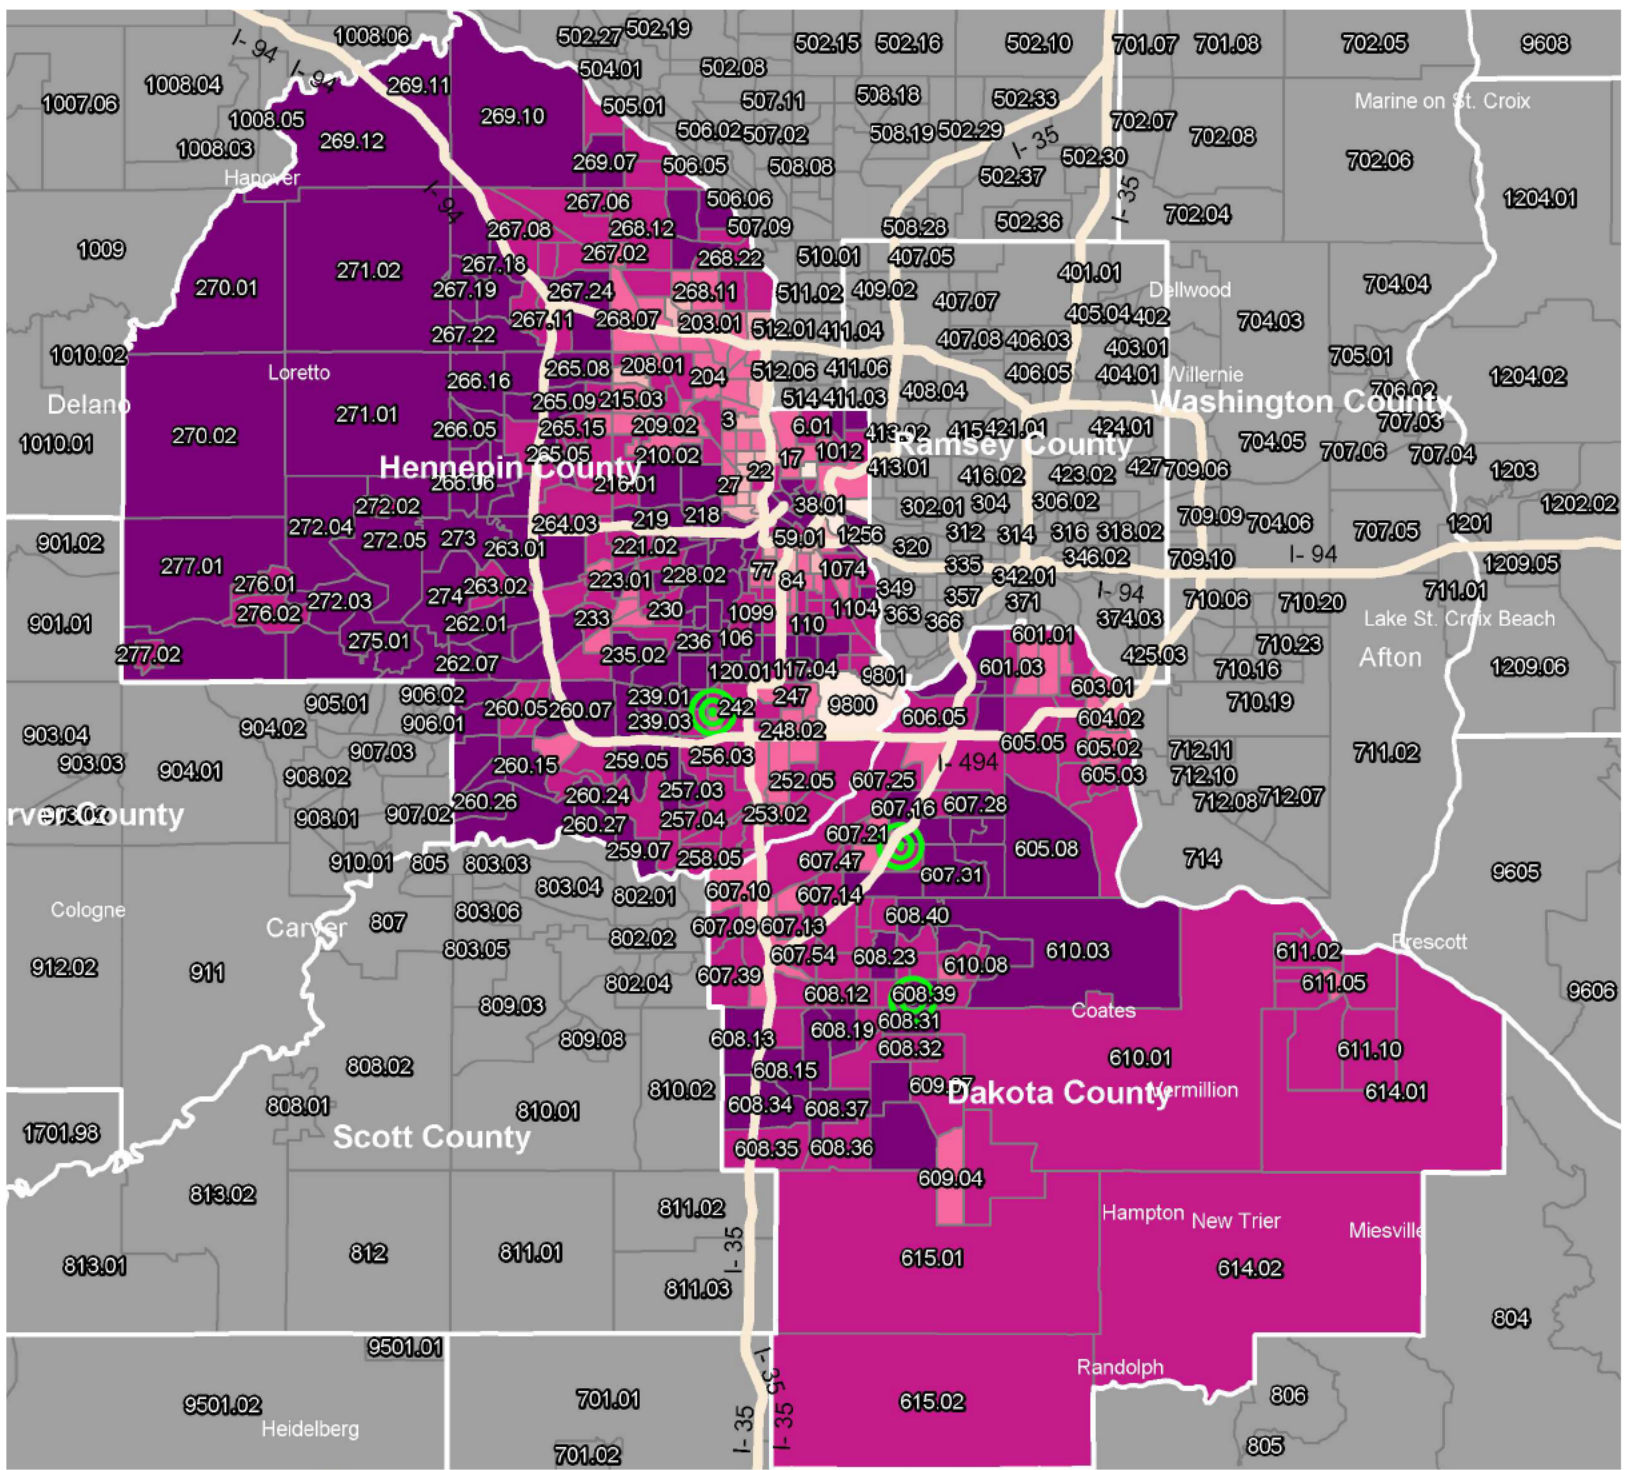

# THINK MUTUAL BANK - 2026 CRA - ASSESSMENT AREA INCOME MAP

Minneapolis\*

**Income Level**

- NA
- Low
- Moderate
- Middle
- Upper

**Bank Branches**

-