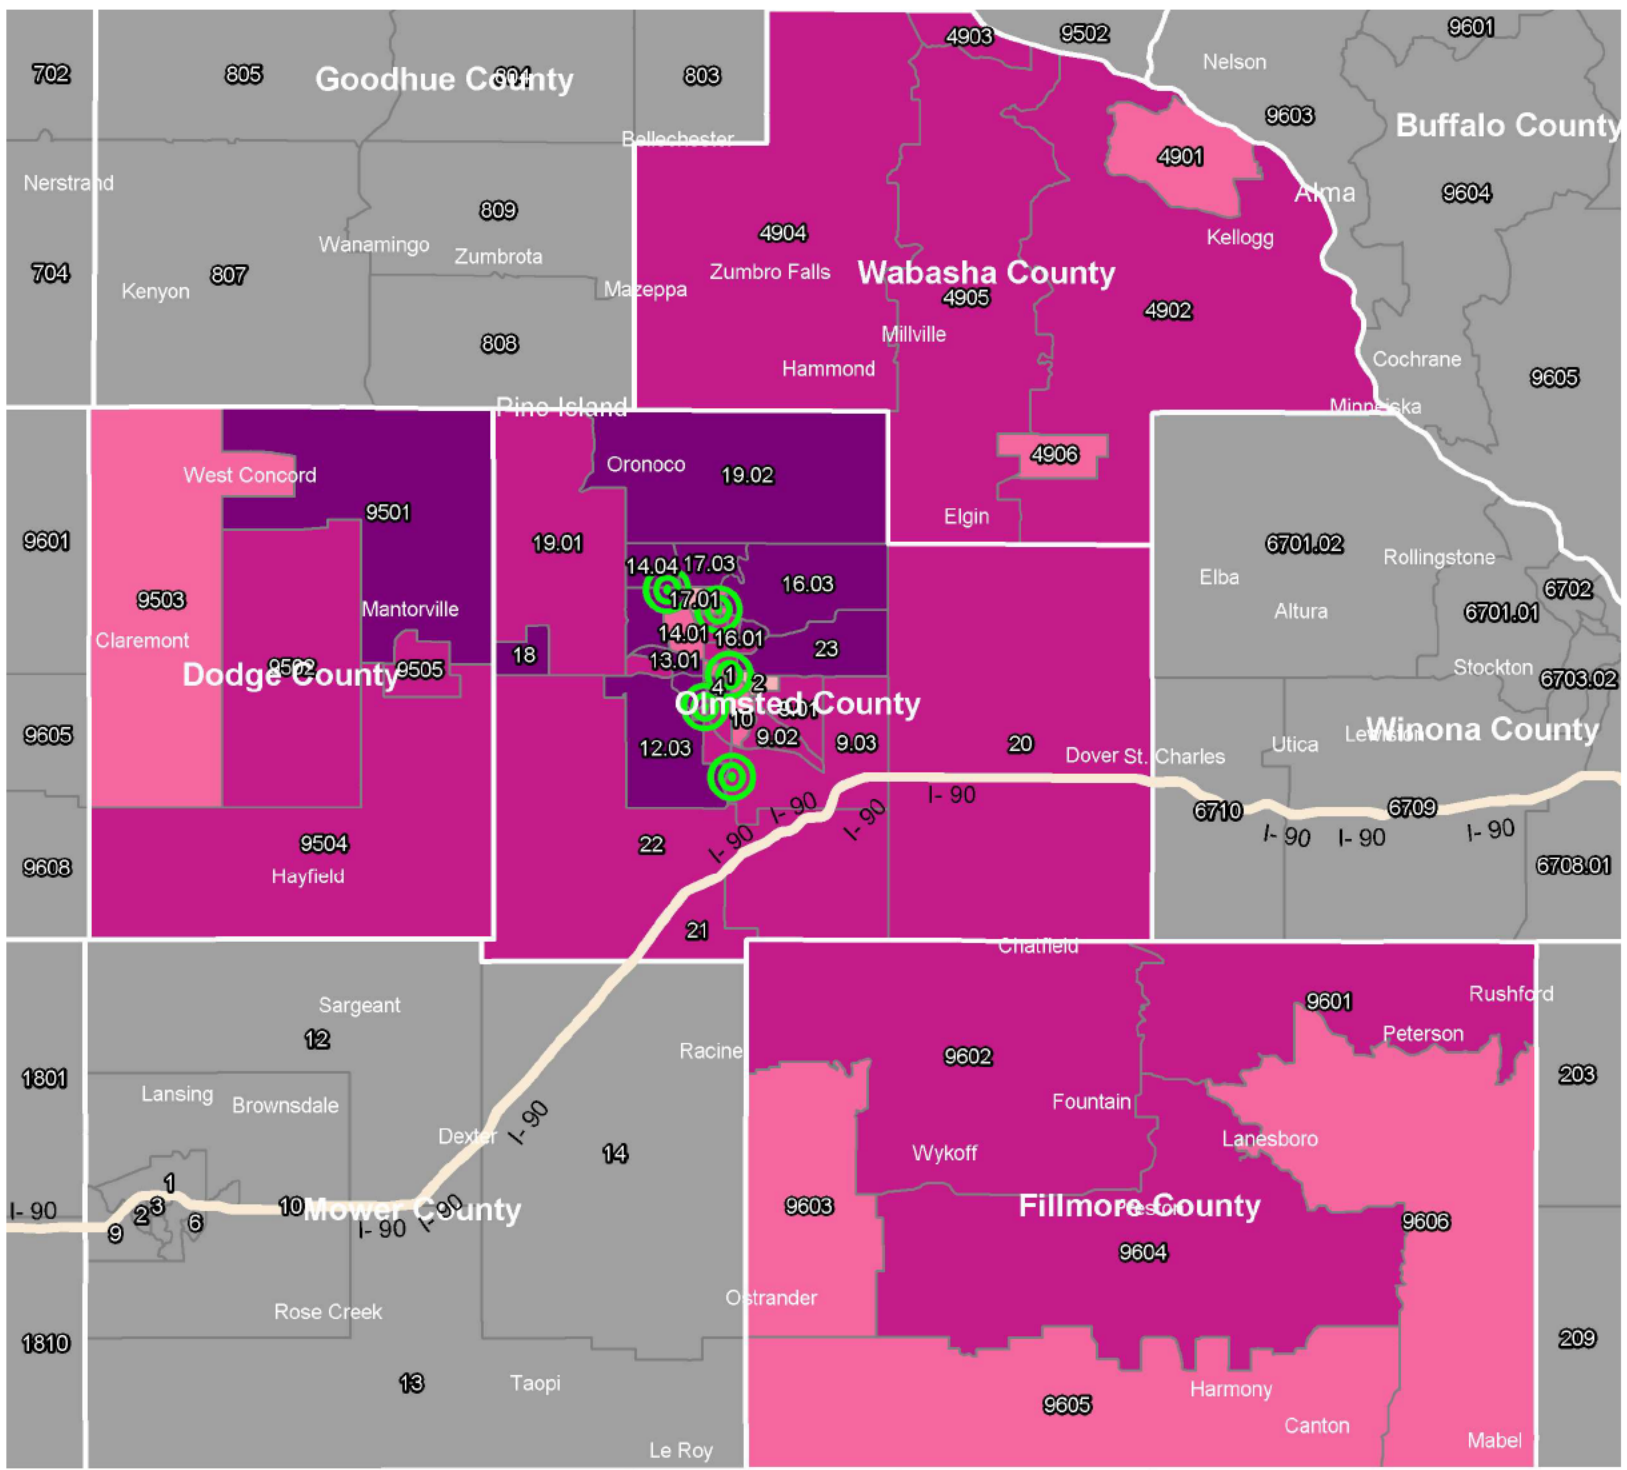

# THINK MUTUAL BANK - 2026 CRA - ASSESSMENT AREA INCOME MAP

Rochester

**Income Level**

- NA
- Low
- Moderate
- Middle
- Upper

● Bank Branches